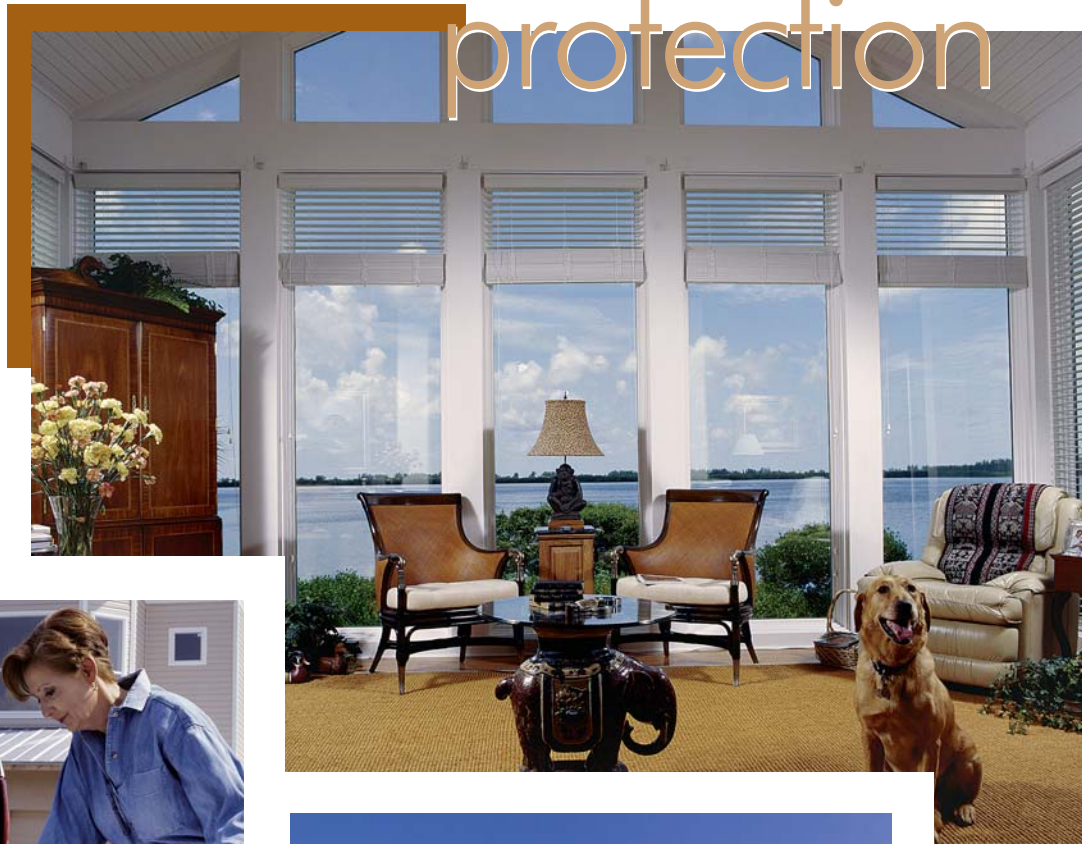

INTERIOR DESIGNER

Jan Oden

SITE LOCATIONS

Multiple Waterfront Properties
West Coast, Florida

VISTA® PRODUCTS USED

Mirage Safety V38

Clear Choice For Comfort And Safety

Jan Oden is at the helm of two successful design and construction firms, Oden-McLaughlin Homes and Oden-Hardy Construction. Her firms conceive and build new and renovated custom homes as well as retail and commercial properties. Jan's extraordinary talents, which she attributes to her parents, enable her to compete vigorously in the male dominated construction industry. "From my parents, I inherited the ability to perceive things spatially and to implement my creative ideas from conception to completion."

CASE HISTORY

Oversize windows are often an intrinsic part of the aesthetic design and yet, inevitably bring solar problems that have to be solved. Sunlight brings heat, glare, and damage to interior furnishings. Jan is very much aware of the costly damage that can accrue to her designs through untamed sunlight. She depends on the installation of Vista® solar control window film to protect fabrics and furniture and to provide a year round day-long comfortable indoor ambience with even temperatures.

"Panoramic views and Vista® Window Film are a perfect duo. I can trust Vista® to take care of interiors while providing my clients with indoor comfort and protection. Moreover when installed professionally, Vista® films are